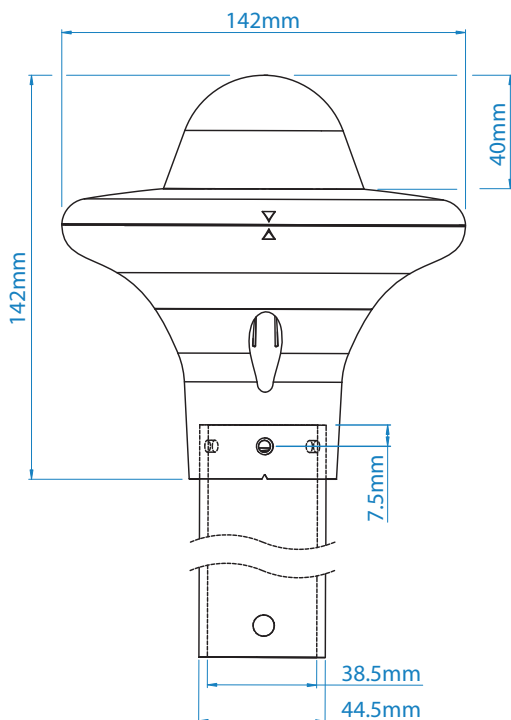

GMX100 Features

Precipitation. An integrated optical rain gauge that automatically senses water hitting its outside surface and provides measurements based on the size and number of drops. Algorithms interpret this data and simulate the output of a tipping bucket rain gauge in a serial format. The optical rain gauge has no moving parts associated with tipping bucket gauges.